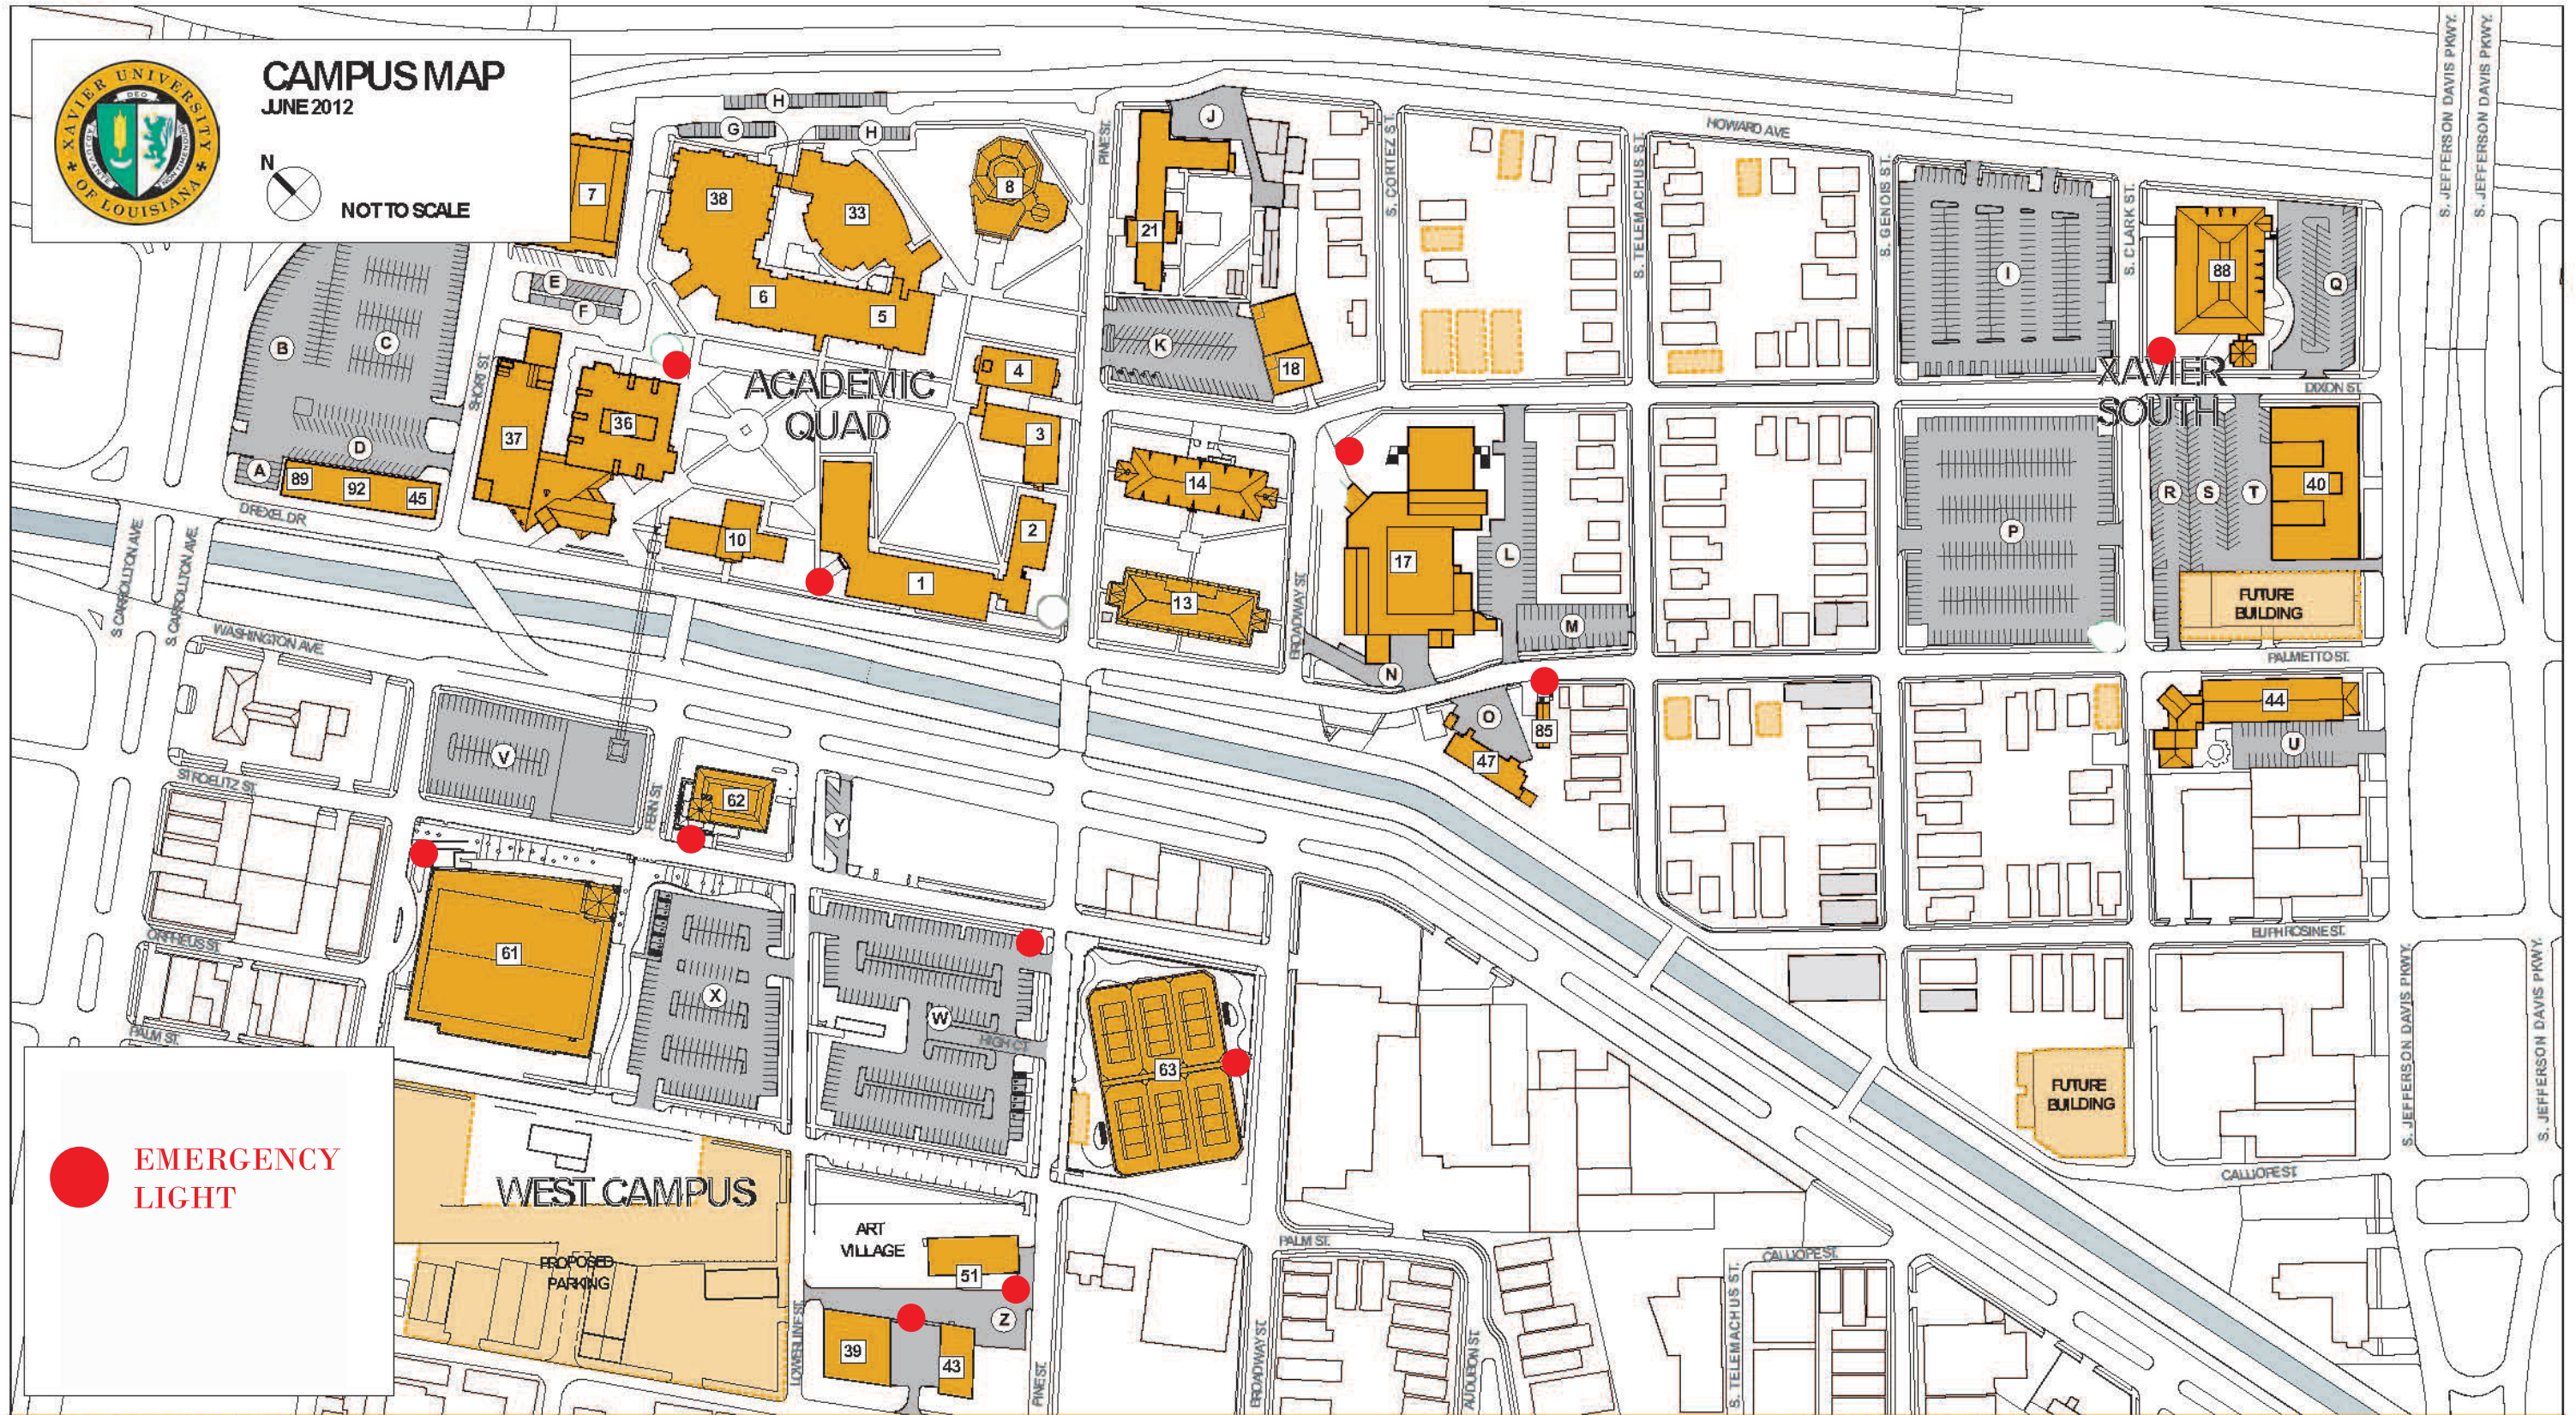

CAMPUS MAP

JUNE 2012

NOT TO SCALE

 EMERGENCY LIGHT

BUILDING INDEX

- 1 Administration Building
- 2 Administration Annex
- 3 Convent
- 4 House Of Studies
- 5 College Of Pharmacy

- 6 Pharmacy Addition
- 7 Gymnasium
- 8 St. Katharine Drexel Chapel
- 10 Music Building
- 13 St. Joseph Academic/Health Center
- 14 Katharine Drexel Residence Hall

- 17 University Center
- 18 Central Power Plant
- 21 St. Michaels Residence Hall
- 33 Qatar Pharmacy Pavilion
- 36 NCF Academic Science Complex
- 37 NCF Addition

- 38 Library Resource Center
- 39 Art Village Building D
- 40 Xavier South
- 43 Art Village Building C
- 44 Depomes Residence Hall
- 45 Shipping And Receiving

PARKING INDEX

- A Visitors
- B Sta
- C Faculty
- D Reserve
- E Faculty

- F Vendors
- G Faculty
- H Fac / Sta
- I Open
- J Sta

- K Sta
- L Sta
- M Open
- N Open
- O Sta
- P Open

- Q Student
- R Sta
- S Faculty
- T Reserve
- U Student
- V Open

- W Open
- X Open
- Y Fac / Sta
- Z Open