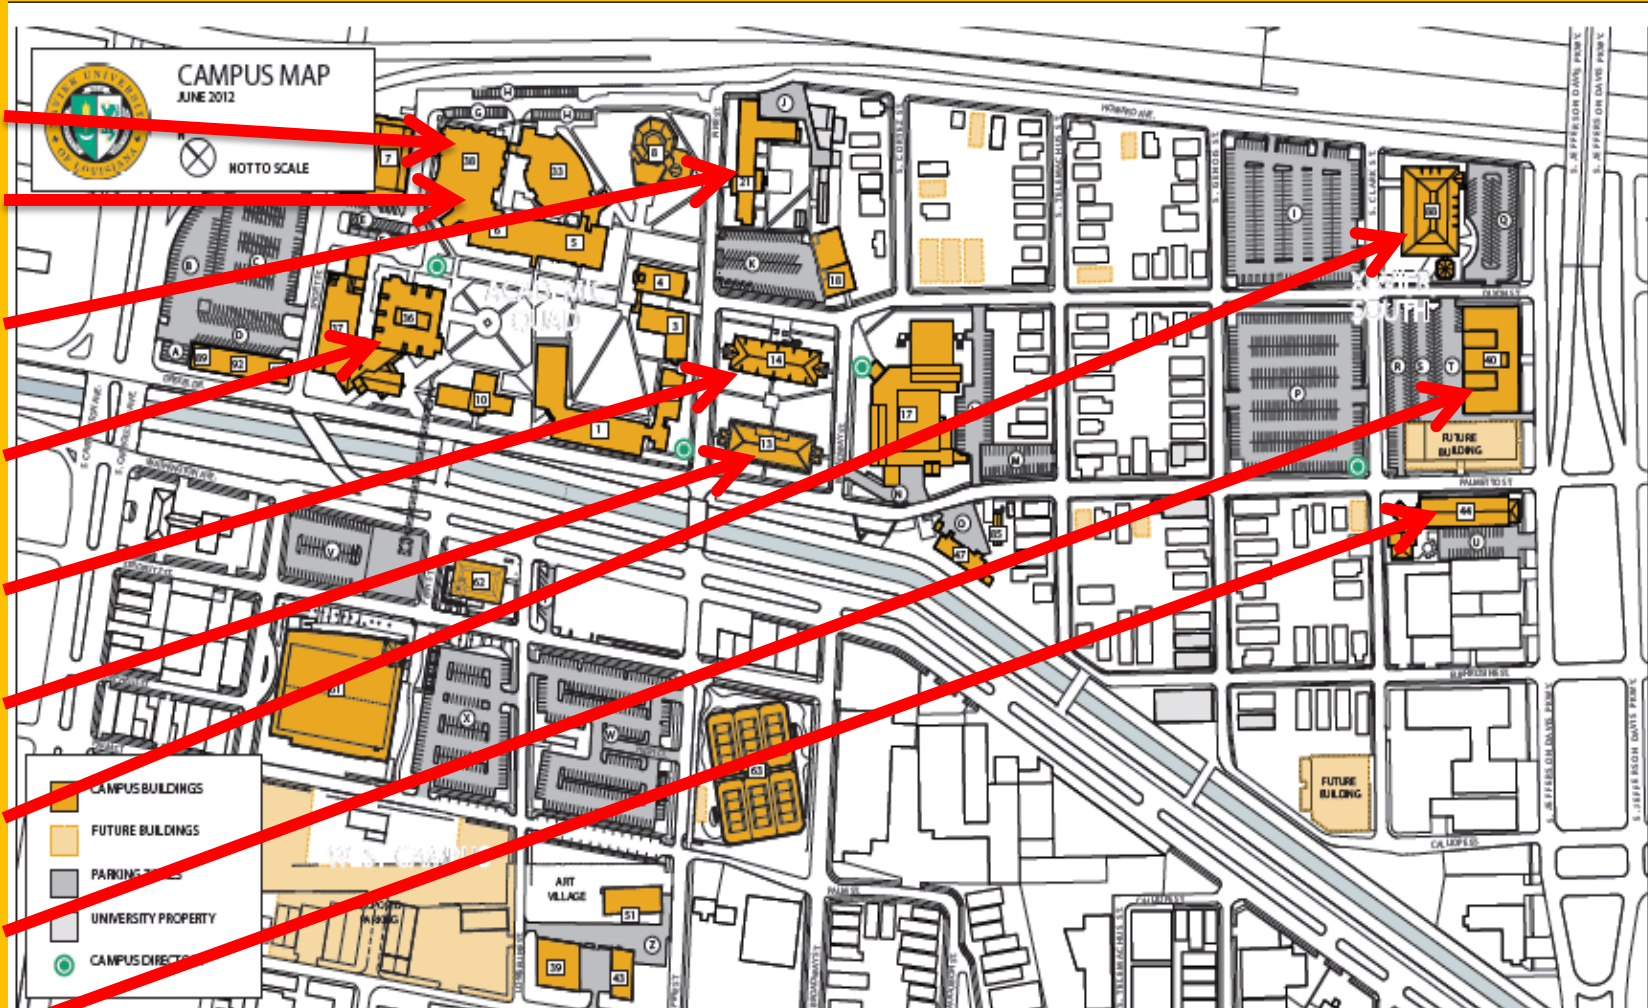

# LAB LOCATIONS

**3M RESOURCE & MENTORING Center**  
**Library 1<sup>st</sup>. Floor**

**24 Hr. Study Area**  
**Adjacent to 3M Lab**

**Mini-Lab**

**St. Michael's Hall**

**COMPUTER LAB 205**  
**NCF Science Complex**

**MINI-LAB**

**St. Katharine Drexel**

**MACINTOSH LAB**

**St. Joseph Hall (103)**

**Mini-Lab**

**Living Learning Center**

**Computer Lab 402A**

**Xavier South**

**Mini-Lab**

**St. Martin De Porres'**

BUILDING INDEX					PARKING INDEX				
1 Administration Building	6 Pharmacy Addition	17 University Center	38 Library Resource Center	47 Claret Residence Hall	88 Living/Learning Center	K Staff	Q Student	W Open	
2 Administration Annex	7 Gymnasium	18 Central Power Plant	39 Art Village Building D	51 Art Village Building A	89 Campus Police	A Visitors	R Staff	X Open	
3 Convent	8 St. Katharine Drexel Chapel	21 St. Michael's Residence Hall	40 Xavier South	61 Convocation Academic Center	92 Building Services	B Staff	S Faculty	Y Fac./Staff	
4 House of Studies	10 Music Building	33 Qatar Pharmacy Pavilion	43 Art Village Building C	62 Convocation Annex		C Faculty	T Science	Z Open	
5 College Of Pharmacy	12 St. Joseph Academic/Health Center	36 NCF Academic Science Complex	44 Depomes Residence Hall	63 Tennis Center		D Reserve	U Student		
	14 Katharine Drexel Residence Hall	37 NCF Addition	45 Shipping And Receiving	65 University Health Services		E Faculty	V Open		
						F Vendors			
						G Faculty			
						H Fac./Staff			
						I Open			
						J Staff			
						L Staff			
						M Open			
						N Open			
						O Staff			
						P Open			